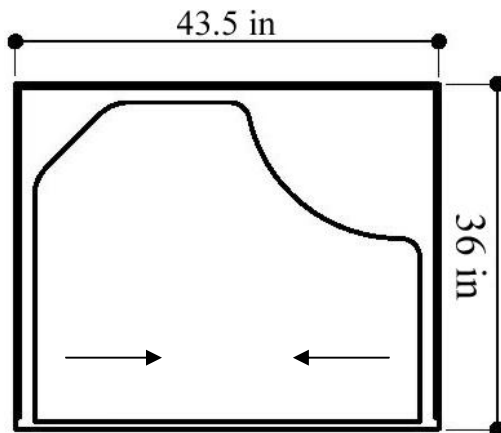

## TECHNICAL INFORMATION

- **Materials:** Acrylic, Tempered Glass
- **Power Supply:** 220V, 3KW
- **Steam Ready:** 2-5 MIN
- **Dimensions:** 43.5 x 36 x 88 IN